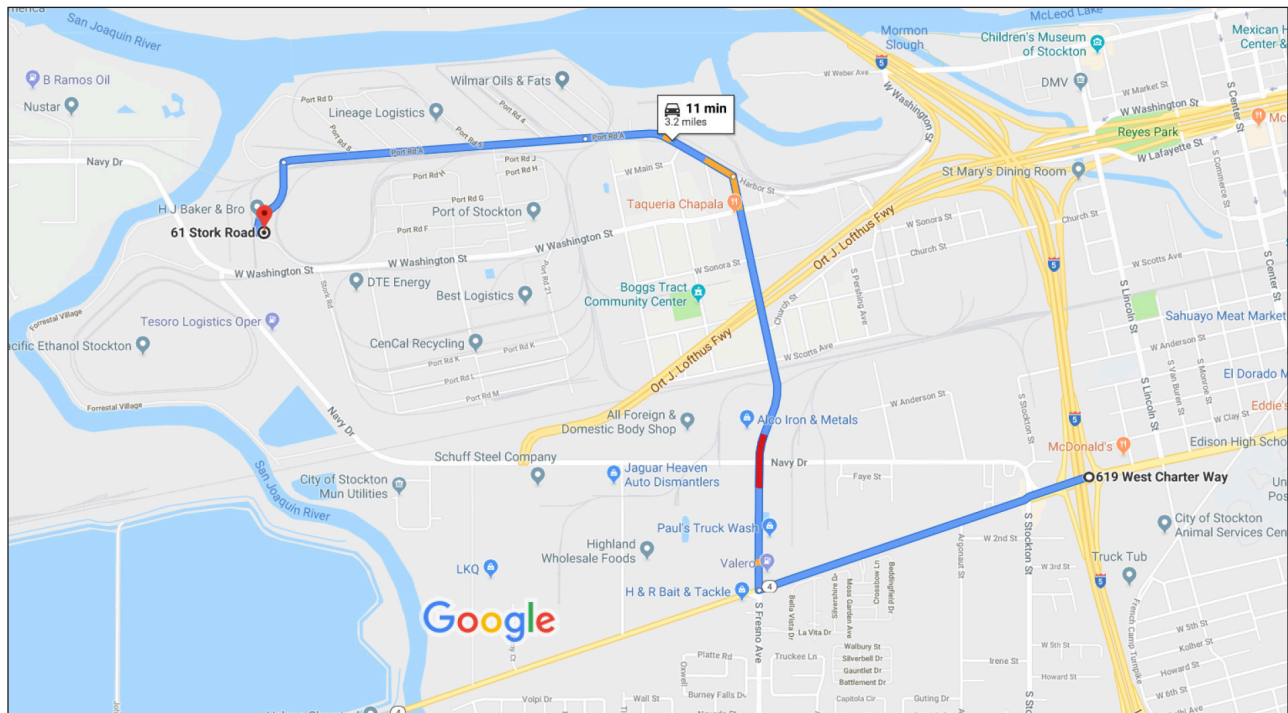

# Directions to Tiger-Sul Products - Stockton

## Using Charter Way to 61 Stork Rd. Stockton, CA 95203 Port Entrance

Tiger-Sul is in the Port of Stockton, a secure area. Please note that using GPS or Google directions will take you to an access gate which will not be operable and you will be unable to reach Tiger-Sul Products. Use the directions below.

**Using the Charter Way exit off Interstate 5 is the most direct route.**

### Using I-5, Exit at Charter Way Stockton, CA 95206

- ↑ 1. Head west on W Charter Way - 0.9 mi
- ➔ 2. Turn right onto S Fresno Ave --1.0 mi
- ↶ 3. Turn left onto Harbor St. ----- 0.4 mi
- ↑ 4. Continue onto Port Rd A ----- 0.7 mi
- ↶ 5. Turn left onto Stork Rd ----- 0.2 mi